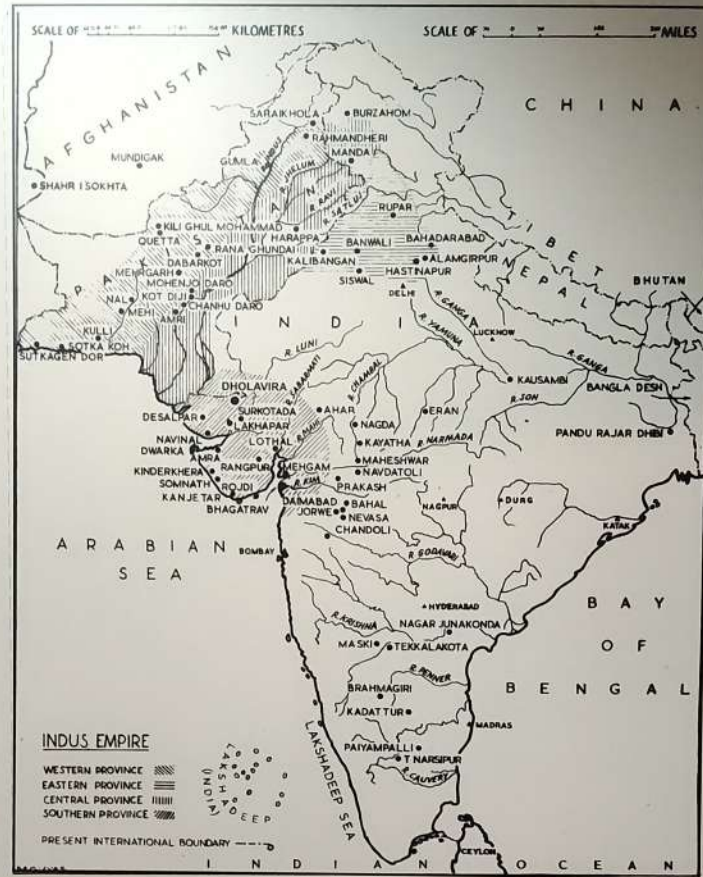

INDUS CIVILIZATION

INDUS SEALS IN WEST ASIA

Tirupati, Andhra Pradesh, India
National Sanskrit University, LIC Road,
Balaji colony Tirupati, Andhra Pradesh
517502, India
Lat 13.63469 Long 79.407484

लिपिविकासप्रदर्शनी
ALPHABET GALLERY
Under Centre of Excellence

National Sanskrit University, LIC Road, Balaji colony Tirupati, Andhra Pradesh 517502, India

Lat 13.63469 Long 79.407484

Tirupati, Andhra Pradesh, India

National Sanskrit University, LIC Road, Balaji
colony Tirupati, Andhra Pradesh 517502, India

Lat 13.63469 Long 79.407484

Tirupati, Andhra Pradesh, India
National Sanskrit University, LIC Road, Balaji
colony Tirupati, Andhra Pradesh 517502, India
Lat 13.63469 Long 79.407484

Tirupati, Andhra Pradesh, India

Lat 13.63469 Long 79.407484

Tirupati, Andhra Pradesh, India
National Sanskrit University, LIC Road,
Balaji colony Tirupati, Andhra Pradesh
517502, India
Lat 13.63469 Long 79.407484